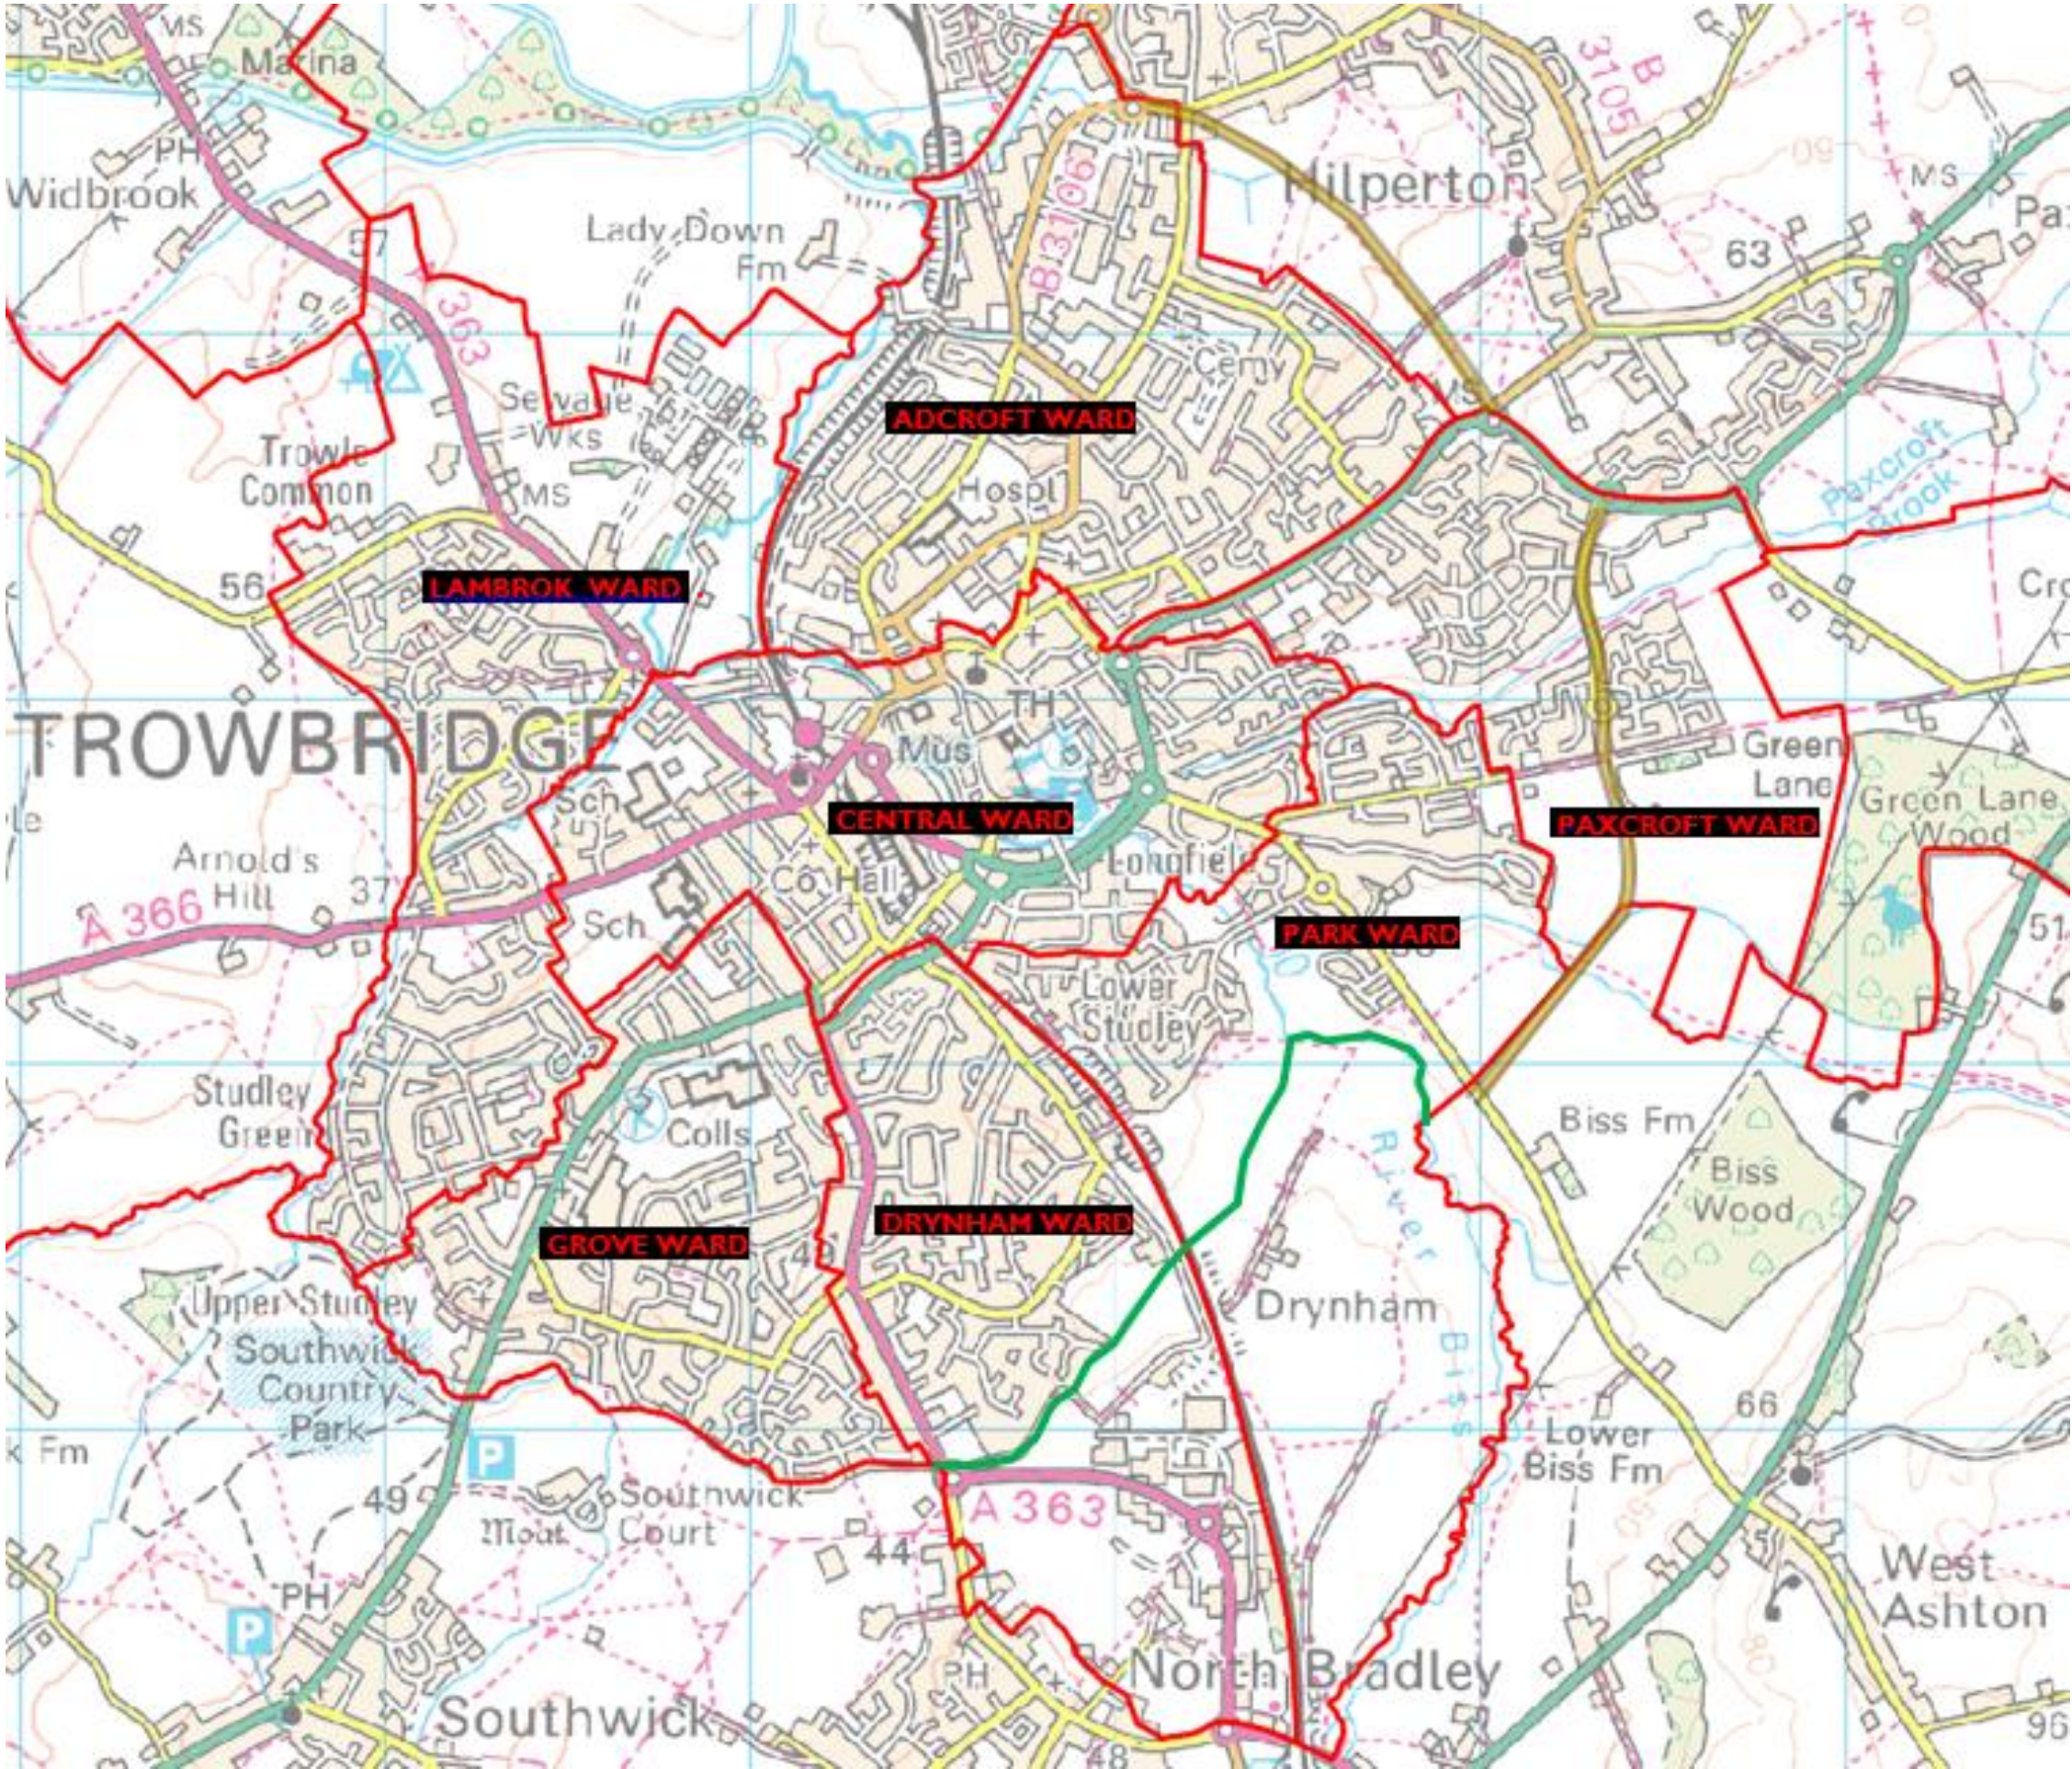

2021 ward boundaries