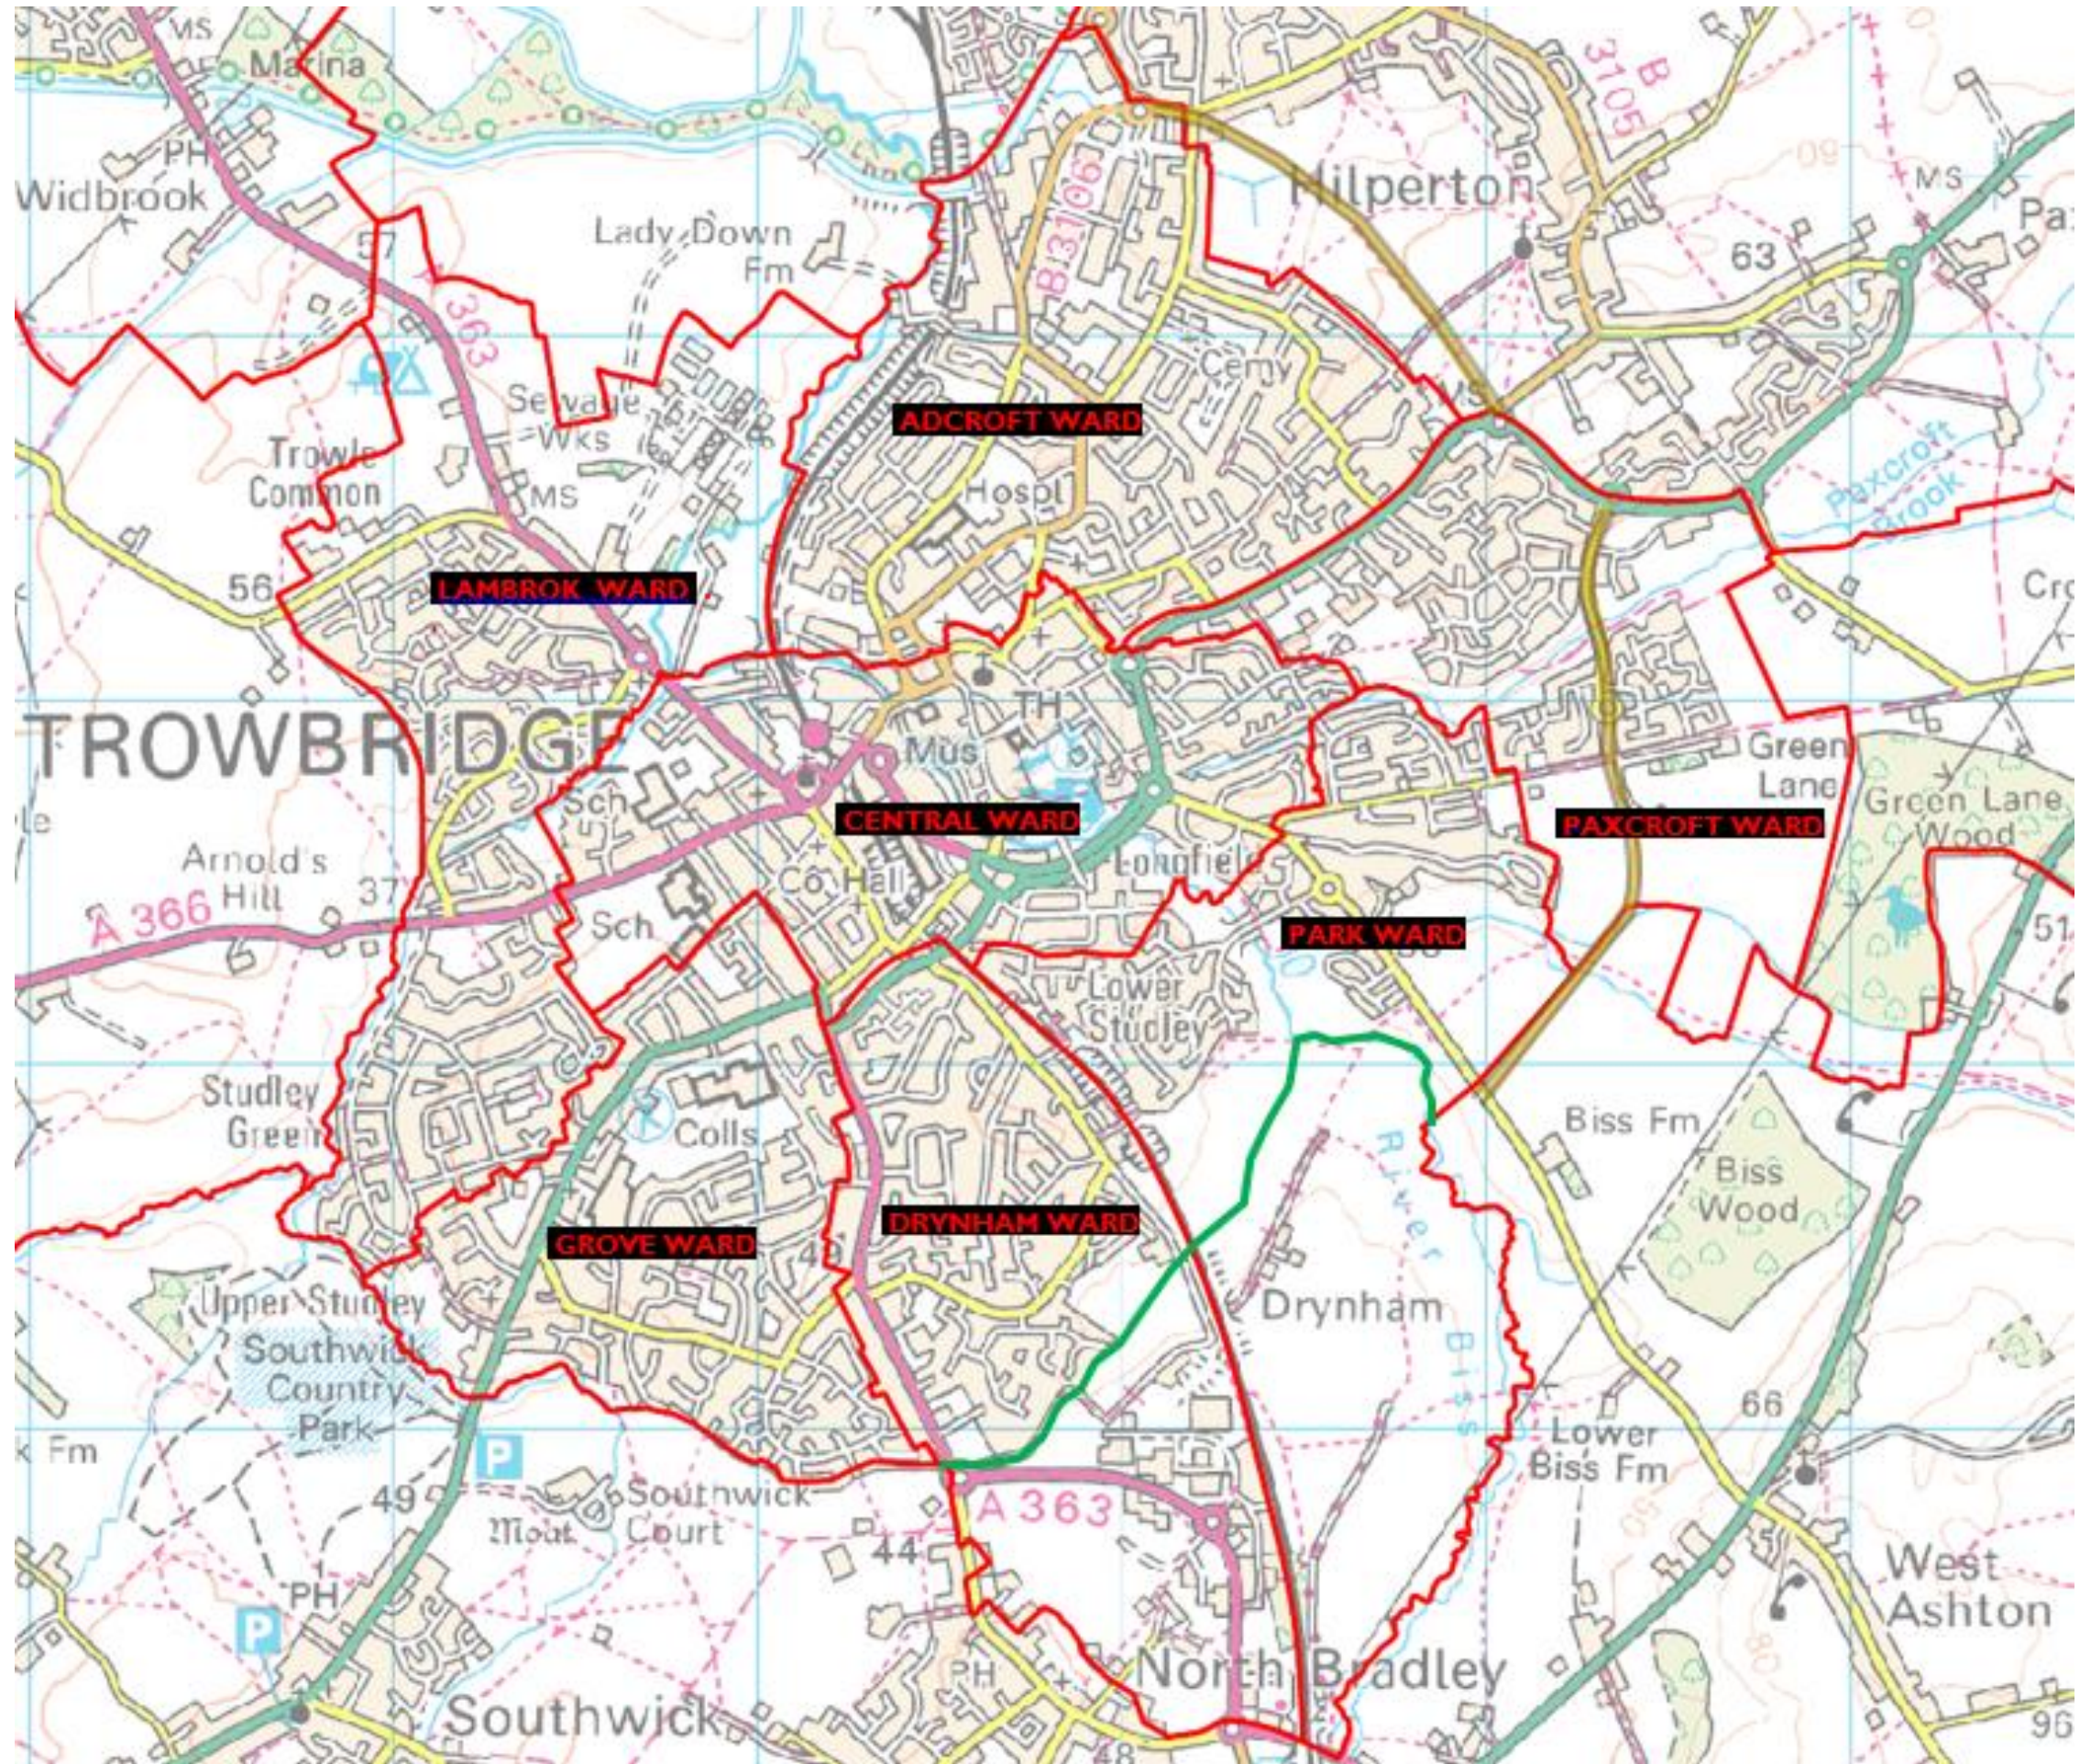

2021 ward boundaries

From 1st April 2021 the Town Boundary changes to include new development to the south of the town and the White Horse Business Park, which is currently located in the parish of North Bradley. The current boundary between Trowbridge and North Bradley is shown on this map in Green.

From the elections on 6th May 2021 the boundaries of Wiltshire Council Divisions and Trowbridge Town Council wards will be the same, as shown in Red on this map.

Each Division or Ward will have one Wiltshire Councillor and three town councillors.

The following list provides the revised street list from 1st April 2021 for each ward.