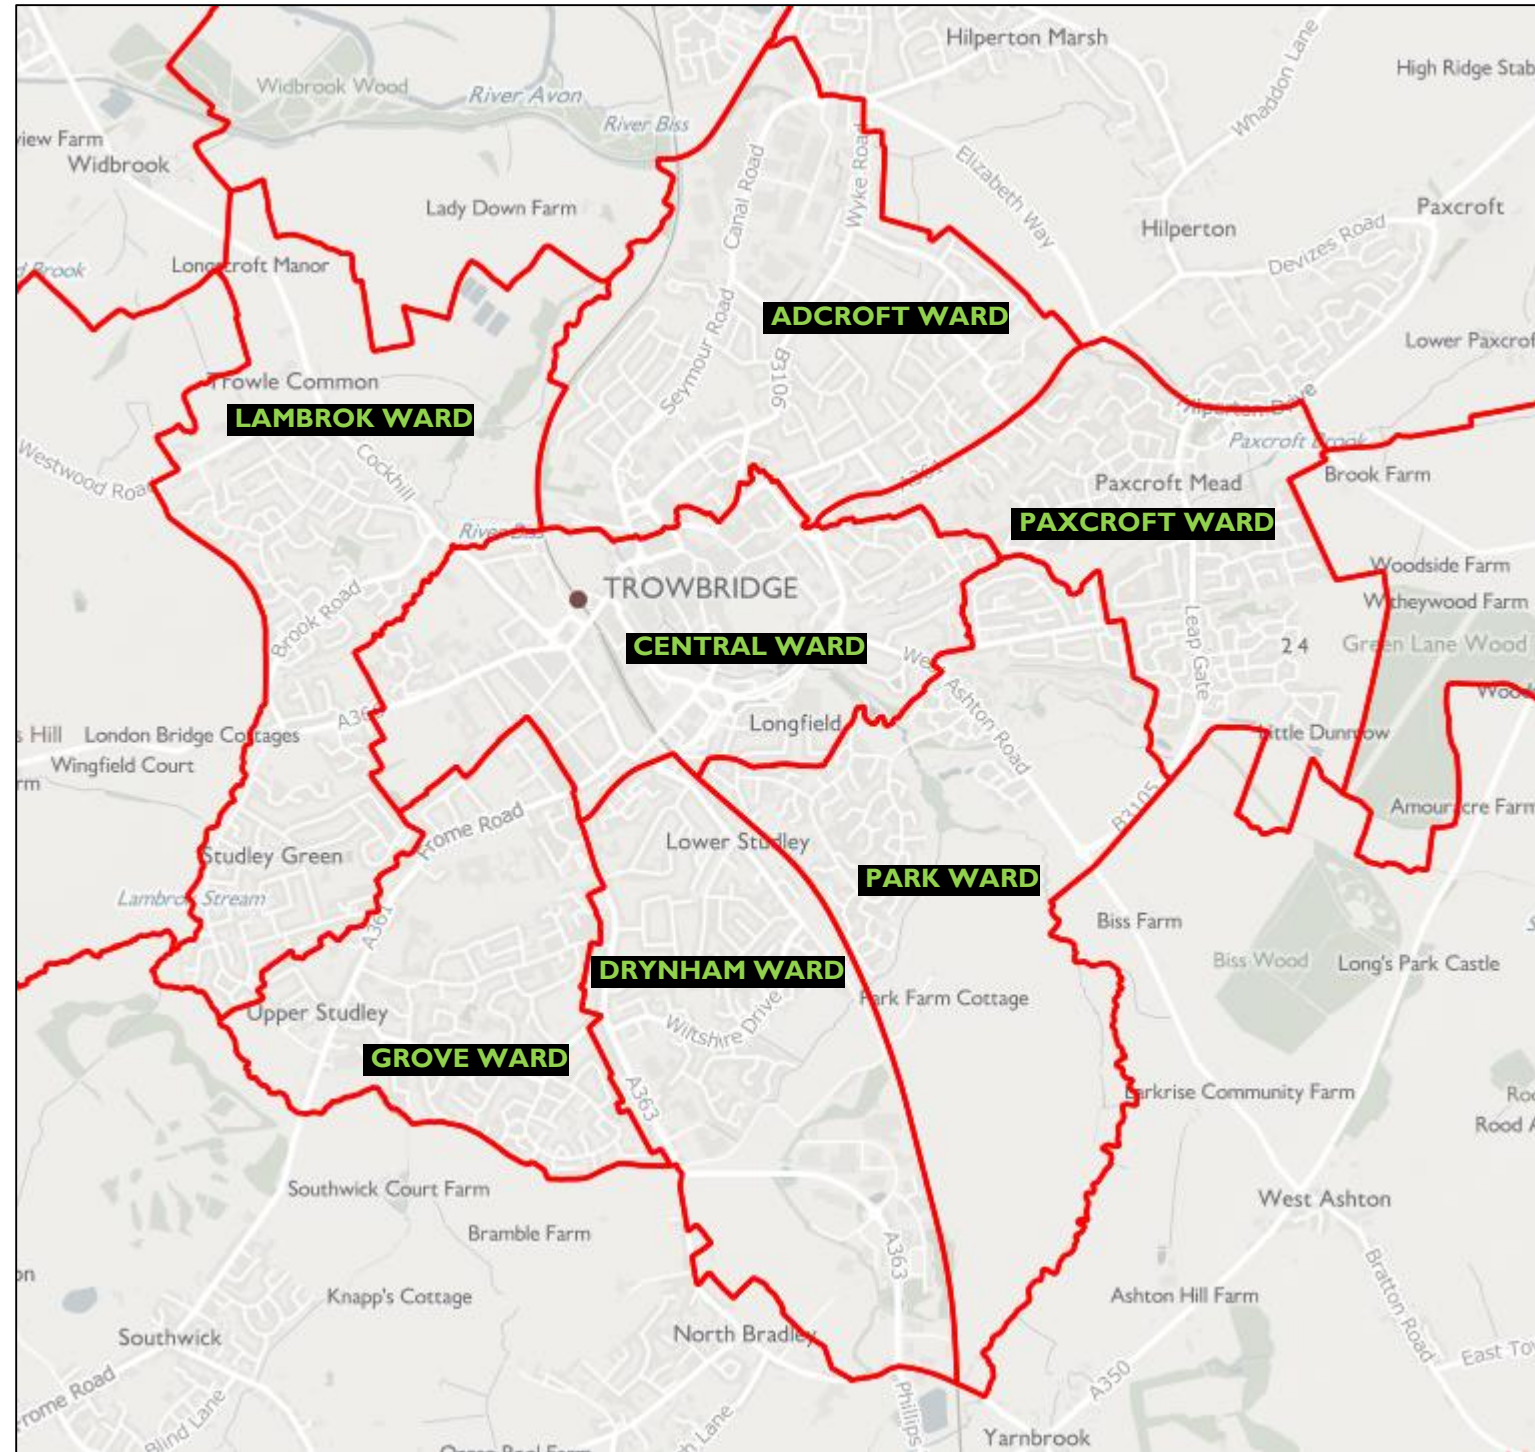

Councillors May 2021

There are 21 Councillors, three for each of seven wards.

Each ward (or division) also elects one Councillor to the Wiltshire Unitary Authority*

Trowbridge Town Council

Working with the Community