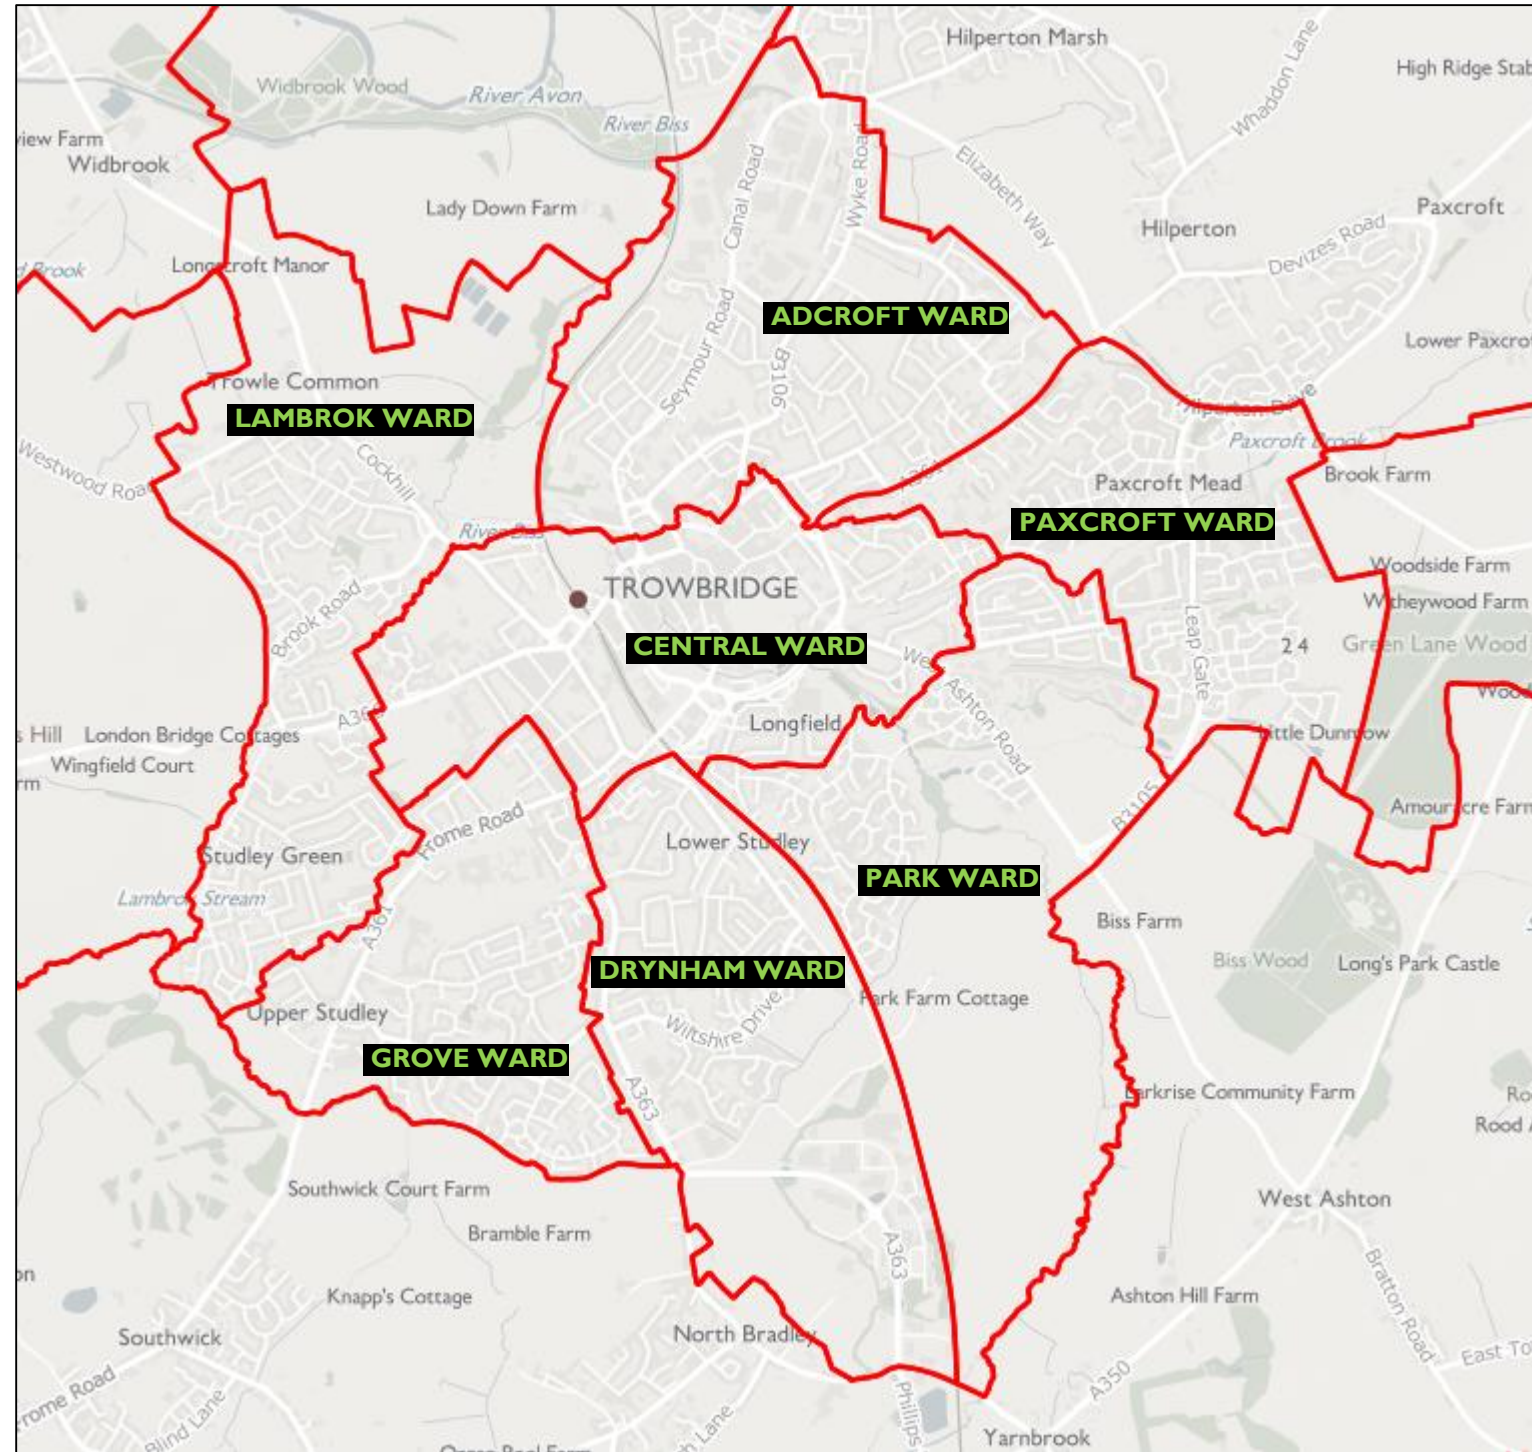

Councillors May 2021

There are 21 Councillors, three for each of seven wards.

Each ward (or division) also elects one Councillor to the Wiltshire Council Unitary Authority*

Trowbridge Town Council

Working with the Community