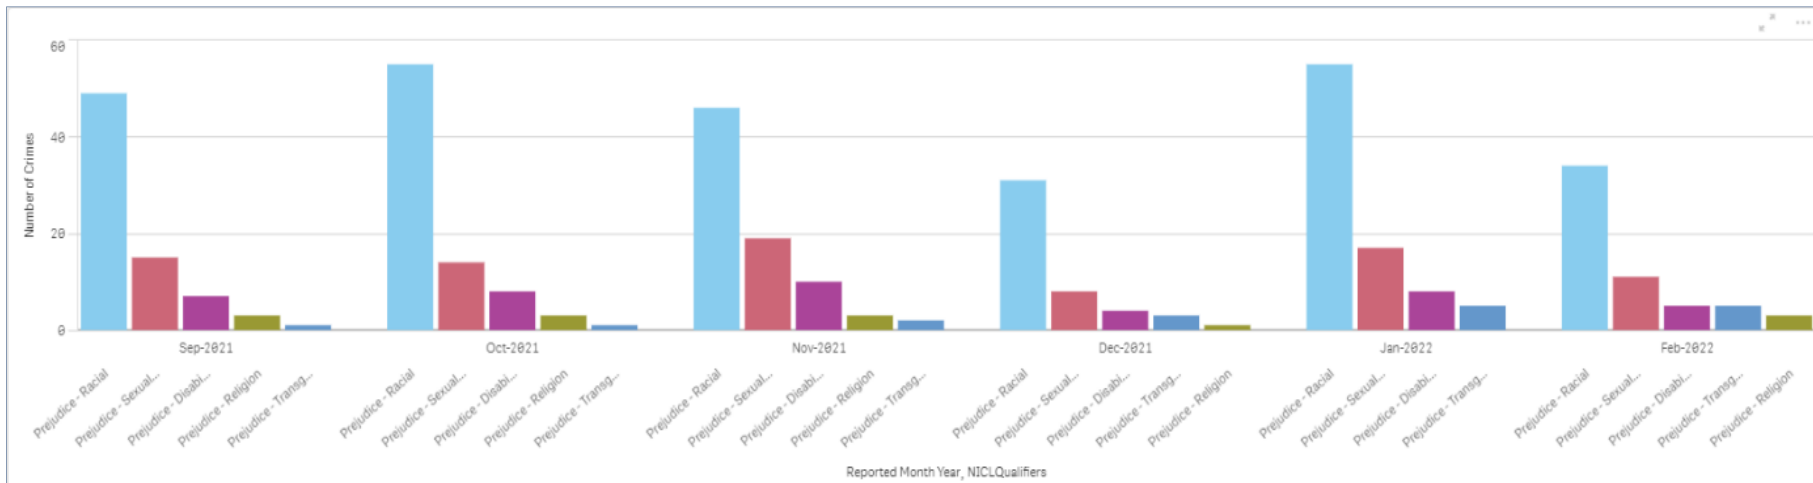

Performance – Hate Crime overview

Force

- Hate Crime volumes are within normal bounds. Summer highs have been slightly more extended which has resulted in year-on-year increases (133 crimes, +17.5%), largely within Sexual Orientation and Racial crimes. This extended summer high is reflective of the trend seen within overall crime volumes, but is now showing signs of returning to the norm.
- Formal Action Taken (previously "detection") rate is at 13.5%, down by 7.2% from the previous year. Whilst rates have remained stable across Sexual, religious, transgender or disability related hate crimes (<1% variance), Racially motivated crimes relating to public order are driving the loss in detection rate.

Trowbridge CPT

	Number of Crimes	Change (number)	Change (%)
Total	117	38	20.6%
Prejudice – Racial	71	24	51.1%
Prejudice – Sexual orientation	24	8	50.0%
Prejudice - Disability	14	-14	-50.0%
Prejudice - Religion	2	0	0.0%
Prejudice - Transgender	6	2	50.0%

Year on year comparison April 2021 to March 2022 (note: an individual crime can be tagged with more than one prejudice type e.g. sexual orientation & transgender)

Force Hate Crime (6 months to March 2022)